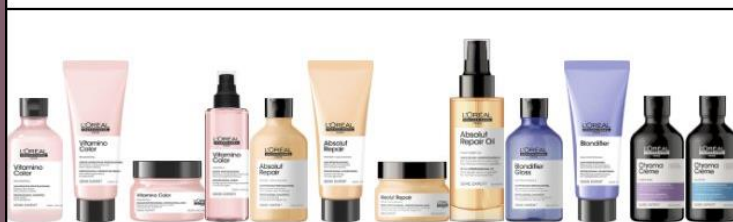

Middle-Top Shelf

Absolut Repair Molecular Shampoo
Absolut Repair Molecular Leave-In Mask
Absolut Repair Molecular Rinse-Off Serum
Scalp Advanced Anti-Oiliness Shampoo

Scalp Advanced Anti-Dandruff Shampoo
Scalp Advanced Anti-Discomfort Shampoo
Scalp Advanced Anti-Discomfort Intense Soother
Scalp Advanced Anti-Oiliness Mask

Serioxyl Advanced Shampoo
Serioxyl Advanced Density Activator
Silver Shampoo
Silver Conditioner

Middle-Bottom Shelf

Vitamino Color Shampoo
Vitaminno Color Conditioner
Vitamino Color Mask
Vitamino Color 10 in 1 Multi-Benefit Leave in Treatment

Absolut Repair Shampoo
Absolut Repair Conditioner
Absolut Repair Mask
Absolut Repair 10 in 1 Leave in Oil

Blondifier Gloss Shampoo
Blondifier Conditioner
Serie Expert Purple Chroma Crème
Serie Expert Blue Chroma Creme

Bottom Shelf

Curl Expression Clarifying & Anti-Buildup Shampoo
Curl Expression Hair Mask
Pro Longer Shampoo
Pro Longer Conditioner

Pro Longer Leave-In Inforcer Shampoo
Inforcer Conditioner
Volumetry Shampoo